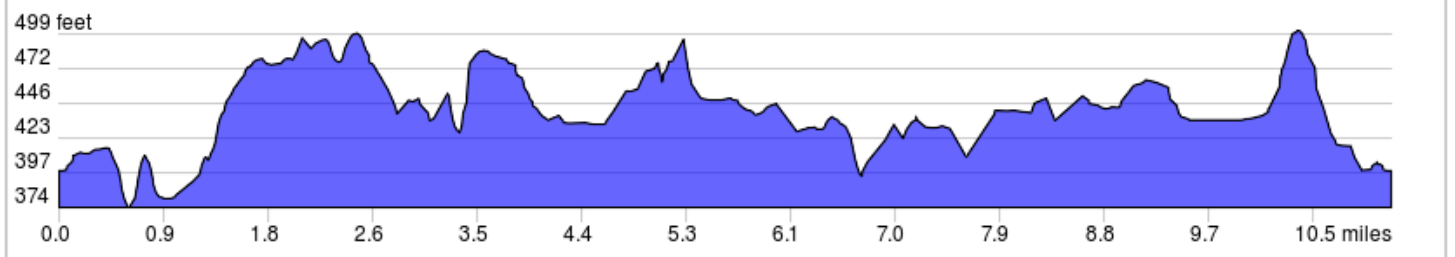

11 Mile Tour de Goshen Route

11 Mile Tour de Goshen Route

Num	Dist	Prev	Type	Note	Next
1.	0.0	0.0	▶	Start of route	0.1
2.	0.1	0.1	➔	R onto Craigville Rd	2.5
3.	2.6	2.5	➔	R onto Johnson Rd	0.4
4.	3.0	0.4	➔	L to stay on Johnson Rd	0.6
5.	3.6	0.6	➔	R onto NY-94 W	0.2
6.	3.8	0.2	➔	L onto Meadow Ave	1.3
7.	5.1	1.3	➔	R onto Orange Heritage Trail	3.8
8.	8.9	3.8	➔	Slight R onto South St	0.4
9.	9.3	0.4	➔	L onto S Church St	0.3
10.	9.6	0.3	➔	Slight R	0.0
11.	9.6	0.0	➔	R onto Main St/New York State Bicycle Rte 17	0.5
12.	10.2	0.5	➔	R onto Craigville Rd	0.9
13.	11.1	0.9	➔	R onto Town Park Entrance	0.1
14.	11.2	0.1	🏁	End of route	0.0

11.2 miles. +458/-459 feet